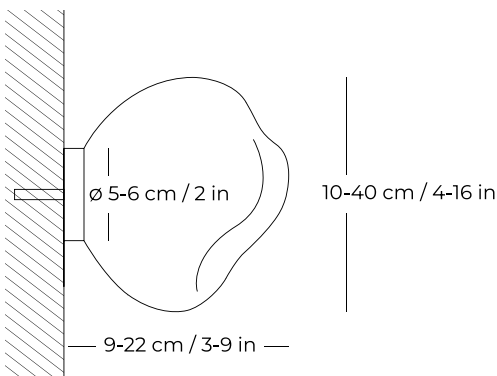

/ Model E1

Element size options:	A/ Diameter: 10-15 cm / 4-6 in Depth: 9-13 cm / 3-5 in Fastening: \varnothing 5 cm / 2 in
	B/ Diameter: 16-24 cm / 6-9 in Depth: 12-16 cm / 5-6 in Fastening: \varnothing 5 cm / 2 in
	C/ Diameter: 25-34 cm / 10-13 in Depth: 16-20 cm / 6-8 in Fastening: \varnothing 5 cm / 2 in
	D/ Diameter: 35-40 cm / 14-16 in Depth: 18-22 cm / 7-9 in Fastening: \varnothing 6 cm / 2 in

Light source: G4/G9/E14/E27

Fastening size: Diameter: \varnothing 5-6 cm / 2 in

Box size: Diameter: \varnothing 4 cm / 2 in
Depth: 2.5 cm / 1 in

/ Material

All items are handmade by the best craftsmen. We implement the boldest non-standard projects, which result in a one-of-a-kind product. We eliminated mechanical processes in production as much as possible, thanks to manual work there are never two exact pieces. Each work made is a unique work of art.

/ Model A1

- Element size options:
- A/ Diameter: 20-24 cm / 8-9 in
Height: 18-24 cm / 7-9 in
 - B/ Diameter: 25-29 cm / 10-11 in
Height: 23-28 cm / 9-11 in
 - C/ Diameter: 30-39 cm / 12-15 in
Height: 28-38 cm / 11-15 in
 - D/ Diameter: 40-49 cm / 16-19 in
Height: 38-48 cm / 15-19 in

/ Model E1/3

Glass element size:	A/	Diameter: 16 cm / 6 in Depth: 15 cm / 6 in
	B/	Diameter: 20 cm / 8 in Depth: 17 cm / 7 in
	C/	Diameter: 25 cm / 10 in Depth: 25 cm / 10 in
Overall size:	Width: 28 cm / 11 in Height: 80 cm / 32 in Depth: 25 cm / 10 in LED: 13 cm / 5 in	