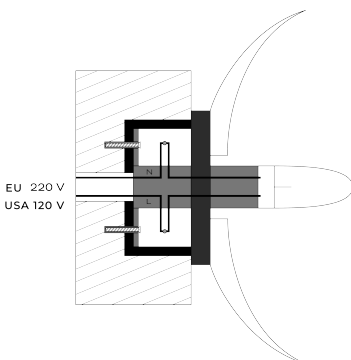

/ Model E1

Element size options:	A/ Diameter: 10-15 cm / 4-6 in Depth: 9-13 cm / 3-5 in Fastening: \varnothing 5 cm / 2 in
	B/ Diameter: 16-24 cm / 6-9 in Depth: 12-16 cm / 5-6 in Fastening: \varnothing 5 cm / 2 in
	C/ Diameter: 25-34 cm / 10-13 in Depth: 16-20 cm / 6-8 in Fastening: \varnothing 5 cm / 2 in
	D/ Diameter: 35-40 cm / 14-16 in Depth: 18-22 cm / 7-9 in Fastening: \varnothing 6 cm / 2 in

Light source: G4/G9/E14/E27

Fastening size: Diameter: \varnothing 5-6 cm / 2 in

Box size: Diameter: \varnothing 4 cm / 2 in
Depth: 2.5 cm / 1 in

/ Material

All items are handmade by the best craftsmen. We implement the boldest non-standard projects, which result in a one-of-a-kind product. We eliminated mechanical processes in production as much as possible, thanks to manual work there are never two exact pieces. Each work made is a unique work of art.

/ Model A1

- Element size options:
- A/ Diameter: 20-24 cm / 8-9 in
Height: 18-24 cm / 7-9 in
 - B/ Diameter: 25-29 cm / 10-11 in
Height: 23-28 cm / 9-11 in
 - C/ Diameter: 30-39 cm / 12-15 in
Height: 28-38 cm / 11-15 in
 - D/ Diameter: 40-49 cm / 16-19 in
Height: 38-48 cm / 15-19 in

/ Model E1/3

Glass element size:	A/	Diameter: 16 cm / 6 in Depth: 15 cm / 6 in
	B/	Diameter: 20 cm / 8 in Depth: 17 cm / 7 in
	C/	Diameter: 25 cm / 10 in Depth: 25 cm / 10 in
Overall size:	Width: 28 cm / 11 in Height: 80 cm / 32 in Depth: 25 cm / 10 in LED: 13 cm / 5 in	