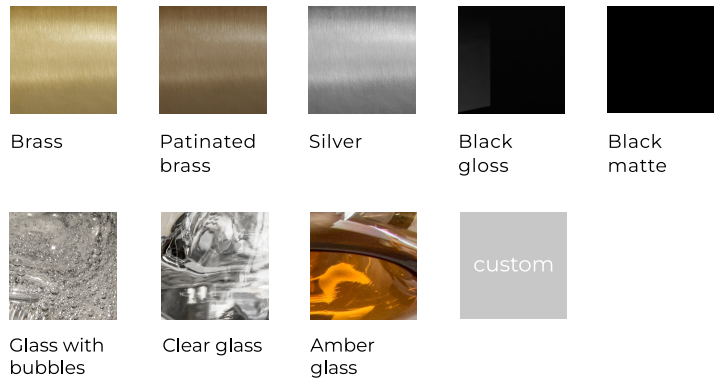

/ Model E1

Element size options:	A/ Diameter: 10-15 cm / 4-6 in Depth: 9-13 cm / 3-5 in Fastening: \varnothing 5 cm / 2 in
	B/ Diameter: 16-24 cm / 6-9 in Depth: 12-16 cm / 5-6 in Fastening: \varnothing 5 cm / 2 in
	C/ Diameter: 25-34 cm / 10-13 in Depth: 16-20 cm / 6-8 in Fastening: \varnothing 5 cm / 2 in
	D/ Diameter: 35-40 cm / 14-16 in Depth: 18-22 cm / 7-9 in Fastening: \varnothing 6 cm / 2 in

Light source: G4/G9/E14/E27

Fastening size: Diameter: \varnothing 5-6 cm / 2 in

Box size: Diameter: \varnothing 4 cm / 2 in
Depth: 2.5 cm / 1 in

/ Material

All items are handmade by the best craftsmen. We implement the boldest non-standard projects, which result in a one-of-a-kind product. We eliminated mechanical processes in production as much as possible, thanks to manual work there are never two exact pieces. Each work made is a unique work of art.

Light source: G4 / G9 / E14

Fastening colour: Brass / patinated brass / silver / black gloss / black matte

- 20-49 cm / 8-19 in -

/ Material

Brass

Patinated brass

Silver

Black gloss