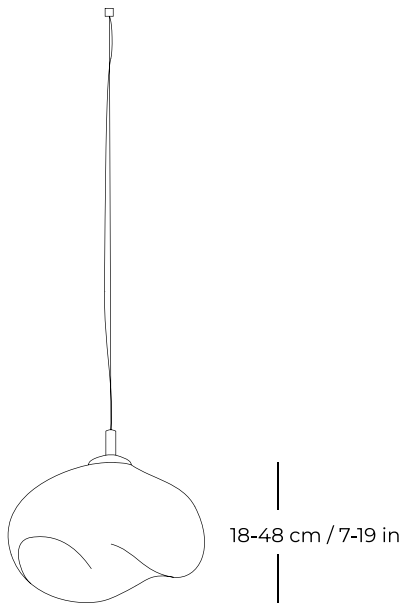

- 20-49 cm / 8-19 in -

/ Material

All items are handmade by the best craftsmen. We implement the boldest non-standard projects, which result in a one-of-a-kind product. We eliminated mechanical processes in production as much as possible, thanks to manual work there are never two exact pieces. Each work made is a unique work of art.