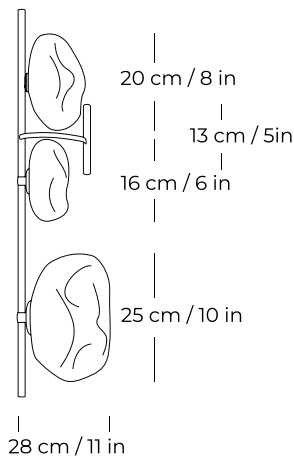

/ Model E1/3

Glass element size:	A/	Diameter: 16 cm / 6 in Depth: 15 cm / 6 in
	B/	Diameter: 20 cm / 8 in Depth: 17 cm / 7 in
	C/	Diameter: 25 cm / 10 in Depth: 25 cm / 10 in
Overall size:	Width: 28 cm / 11 in Height: 80 cm / 32 in Depth: 25 cm / 10 in LED: 13 cm / 5 in	

Materials: Blowing glass, brass

Light source: EU: LED 12W | 3000K | 220-240V
USA: LED 12W | 3000K | 100-127V

/ Material