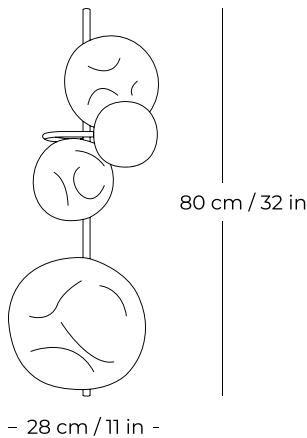

/ Model E1/3

Glass element size:	A/	Diameter: 16 cm / 6 in Depth: 15 cm / 6 in
	B/	Diameter: 20 cm / 8 in Depth: 17 cm / 7 in
	C/	Diameter: 25 cm / 10 in Depth: 25 cm / 10 in
Overall size:	Width: 28 cm / 11 in Height: 80 cm / 32 in Depth: 25 cm / 10 in LED: 13 cm / 5 in	

Materials: Blowing glass, brass

Light source: EU: LED 12W | 3000K | 220-240V
USA: LED 12W | 3000K | 100-127V

/ Material